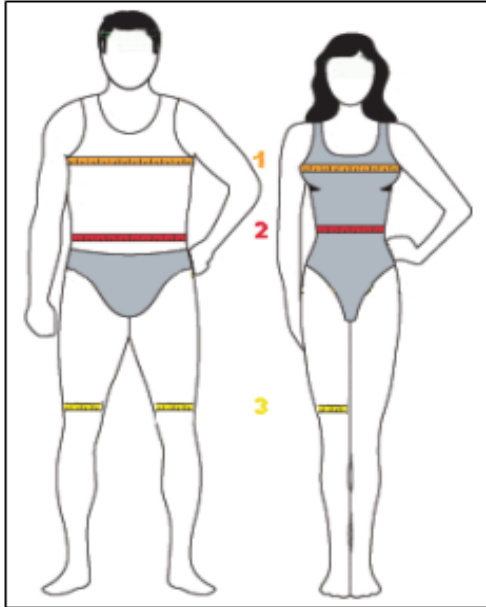

SIZE CHART

1- Chest measurement cm

2- Belt measurement cm

3- Thigh Measurement cm

Top Children

| <u>Height</u> | <u>Chest measurement</u> cm | <u>Size</u> |
|----------------------|--|--------------------------------|
| 1.16 / 1.30 m | 60-64 | 6/8 years old |
| 1.32 / 1.52 m | 68-75 | 10/12 years old or XXS |
| 1.56 / 1.74 m | 82-89 | 14/16 years old or XS or T1 |

Bottom Children

| <u>Belt measurement</u> cm | <u>Thigh Measurement</u> cm | <u>Size</u> |
|---|--|---------------------------|
| 62-64 | 30-35 | 6/8 years old |
| 65-68 | 34-38 | 10/12 years old or XXS |
| 68-72 | 38-42 | 14/16 years old or XS |

Suit Children

| <u>Height</u> | <u>Belt measurement</u> cm | <u>Thigh measurement</u> cm | <u>Size</u> |
|----------------------|---|--|---------------------------|
| 1.16 / 1.30 m | 62-64 | 30-35 | 6/8 years old |
| 1.32 / 1.52 m | 65-68 | 34-38 | 10/12 years old or XXS |
| 1.56 / 1.74 m | 68-72 | 38-42 | 14/16 years old or XS |